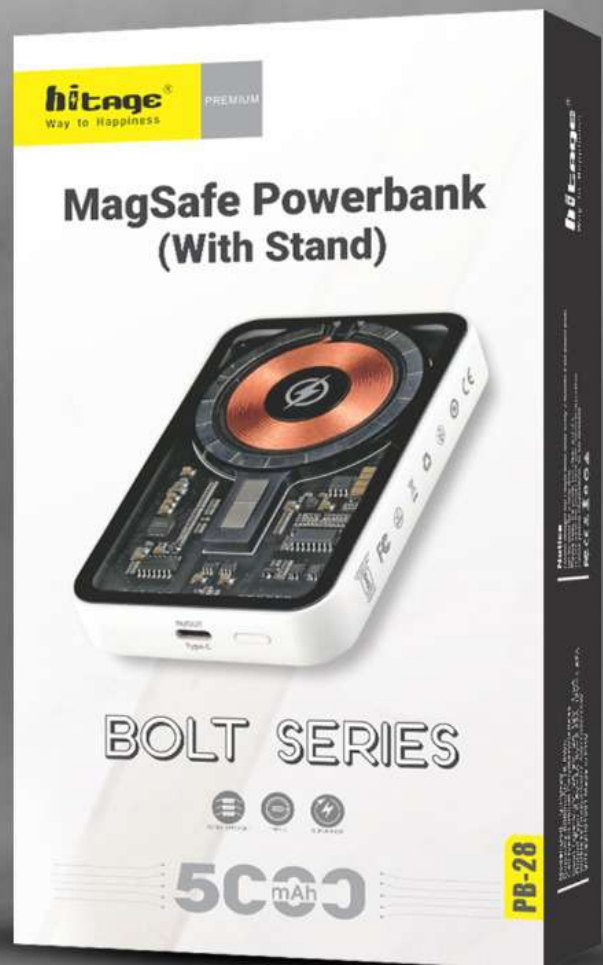

NEW ARRIVAL

MagSafe Powerbank (With Stand)

BOLT SERIES

SUPER EFFICIENT

TYPE-C

SUPER FAST

5000 mAh

*1CNT QUANTITY 20 PCS

India's Fastest Growing Brand